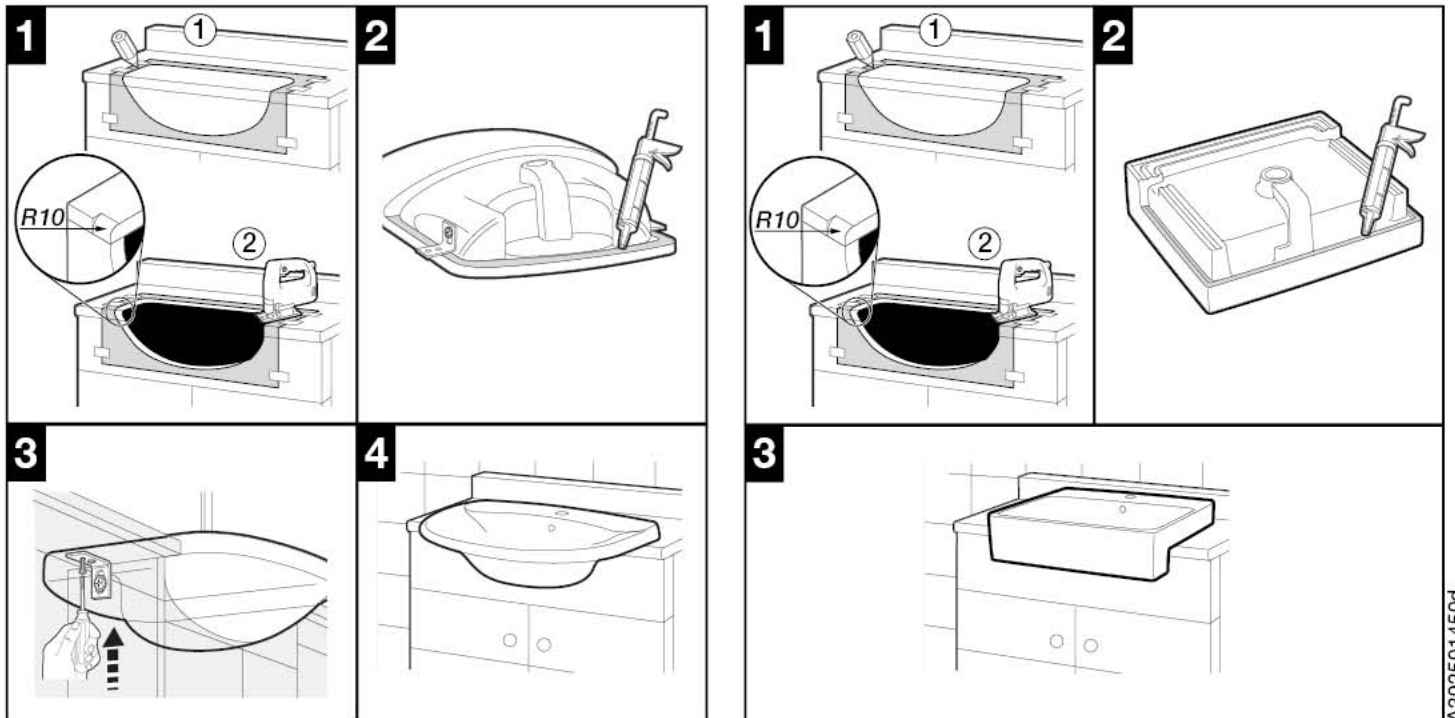

Roca

WALL-HUNG BASINS WALL-HUNG BASINS WITH SEMI-PEDESTAL

WALL-HUNG BASINS WITH PEDESTAL

INSET / SEMI-INSET WASH-BASINS

UNDER COUNTER BASINS

COUNTERTOP BASINS

SEMI-RECESSED BASINS

A392501450d