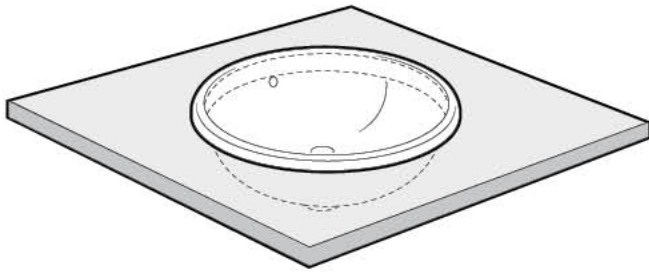

Roca

WALL-HUNG BASINS WALL-HUNG BASINS WITH SEMI-PEDESTAL

WALL-HUNG BASINS WITH PEDESTAL

INSET / SEMI-INSET WASH-BASINS

UNDER COUNTER BASINS

COUNTERTOP BASINS

SEMI-RECESSED BASINS

A392501450d