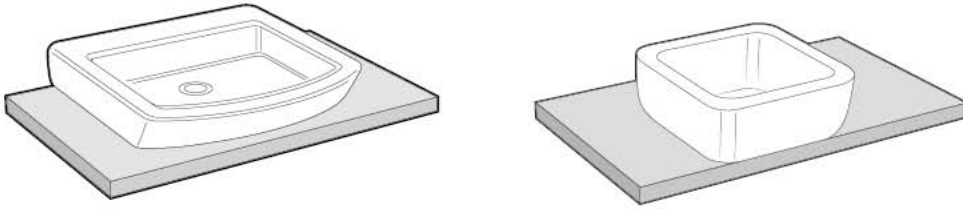

Roca

WALL-HUNG BASINS WALL-HUNG BASINS WITH SEMI-PEDESTAL

WALL-HUNG BASINS WITH PEDESTAL

INSET / SEMI-INSET WASH-BASINS

UNDER COUNTER BASINS

COUNTERTOP BASINS

SEMI-RECESSED BASINS

A392501450d