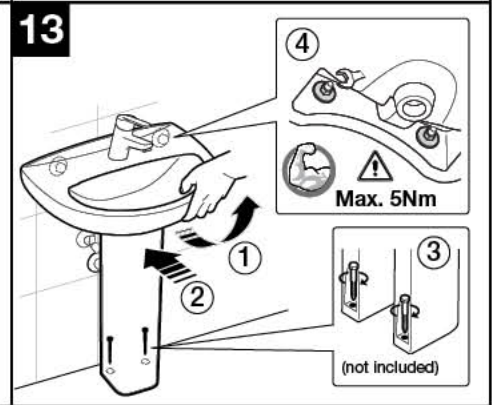

Roca

WALL-HUNG BASINS WALL-HUNG BASINS WITH SEMI-PEDESTAL

WALL-HUNG BASINS WITH PEDESTAL

INSET / SEMI-INSET WASH-BASINS

UNDER COUNTER BASINS

COUNTERTOP BASINS

SEMI-RECESSED BASINS

A392501450d