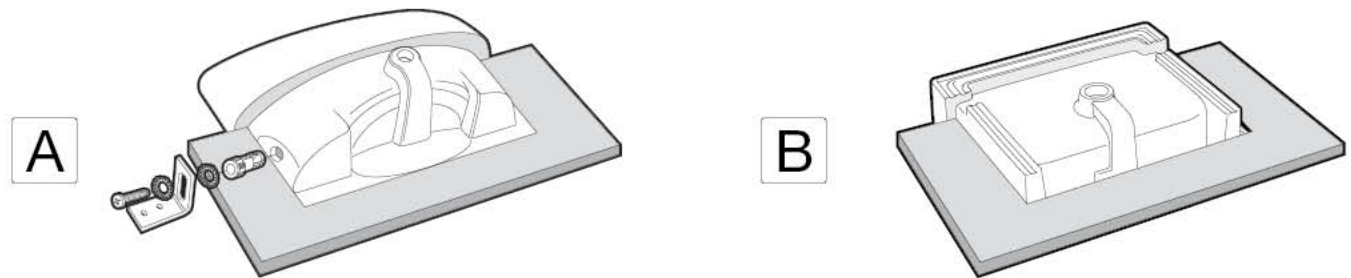

Roca

WALL-HUNG BASINS WALL-HUNG BASINS WITH SEMI-PEDESTAL

WALL-HUNG BASINS WITH PEDESTAL

INSET / SEMI-INSET WASH-BASINS

UNDER COUNTER BASINS

COUNTERTOP BASINS

SEMI-RECESSED BASINS

A392501450d