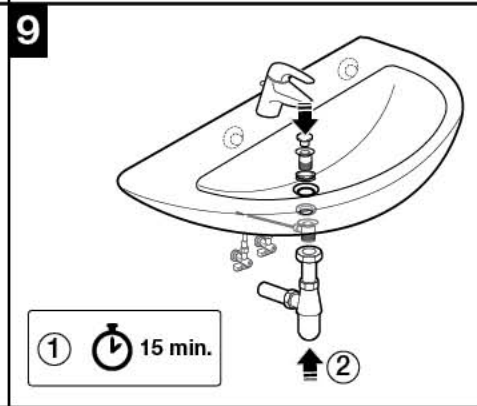

Roca

WALL-HUNG BASINS WALL-HUNG BASINS WITH SEMI-PEDESTAL

WALL-HUNG BASINS WITH PEDESTAL

INSET / SEMI-INSET WASH-BASINS

UNDER COUNTER BASINS

COUNTERTOP BASINS

SEMI-RECESSED BASINS

A392501450d