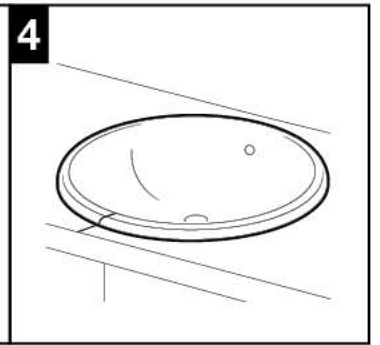

Roca

WALL-HUNG BASINS WALL-HUNG BASINS WITH SEMI-PEDESTAL

WALL-HUNG BASINS WITH PEDESTAL

INSET / SEMI-INSET WASH-BASINS

UNDER COUNTER BASINS

COUNTERTOP BASINS

SEMI-RECESSED BASINS

A392501450d