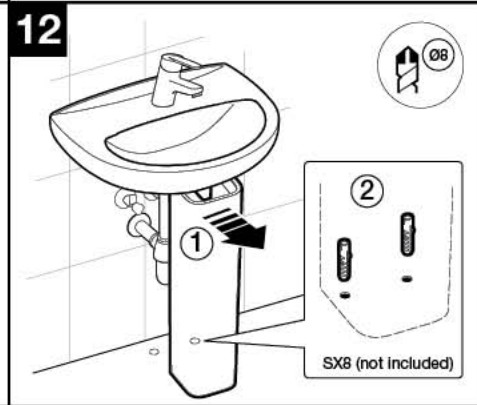

Roca

WALL-HUNG BASINS WALL-HUNG BASINS WITH SEMI-PEDESTAL

WALL-HUNG BASINS WITH PEDESTAL

INSET / SEMI-INSET WASH-BASINS

UNDER COUNTER BASINS

COUNTERTOP BASINS

SEMI-RECESSED BASINS

A392501450d