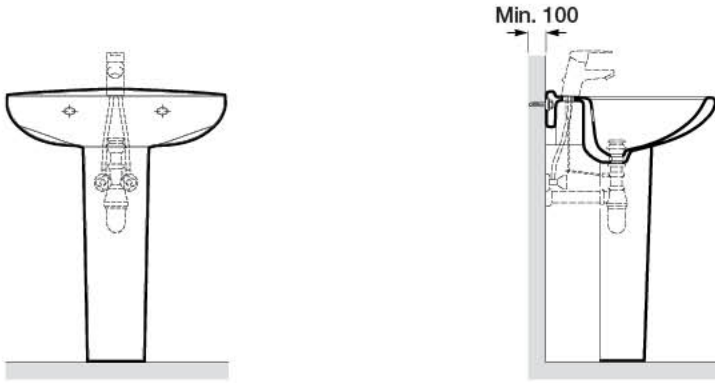

Roca

WALL-HUNG BASINS WALL-HUNG BASINS WITH SEMI-PEDESTAL

WALL-HUNG BASINS WITH PEDESTAL

INSET / SEMI-INSET WASH-BASINS

UNDER COUNTER BASINS

COUNTERTOP BASINS

SEMI-RECESSED BASINS

A392501450d