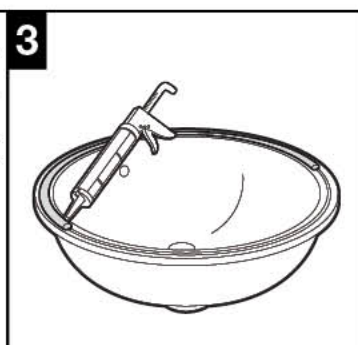

Roca

WALL-HUNG BASINS WALL-HUNG BASINS WITH SEMI-PEDESTAL

WALL-HUNG BASINS WITH PEDESTAL

INSET / SEMI-INSET WASH-BASINS

UNDER COUNTER BASINS

COUNTERTOP BASINS

SEMI-RECESSED BASINS

A392501450d