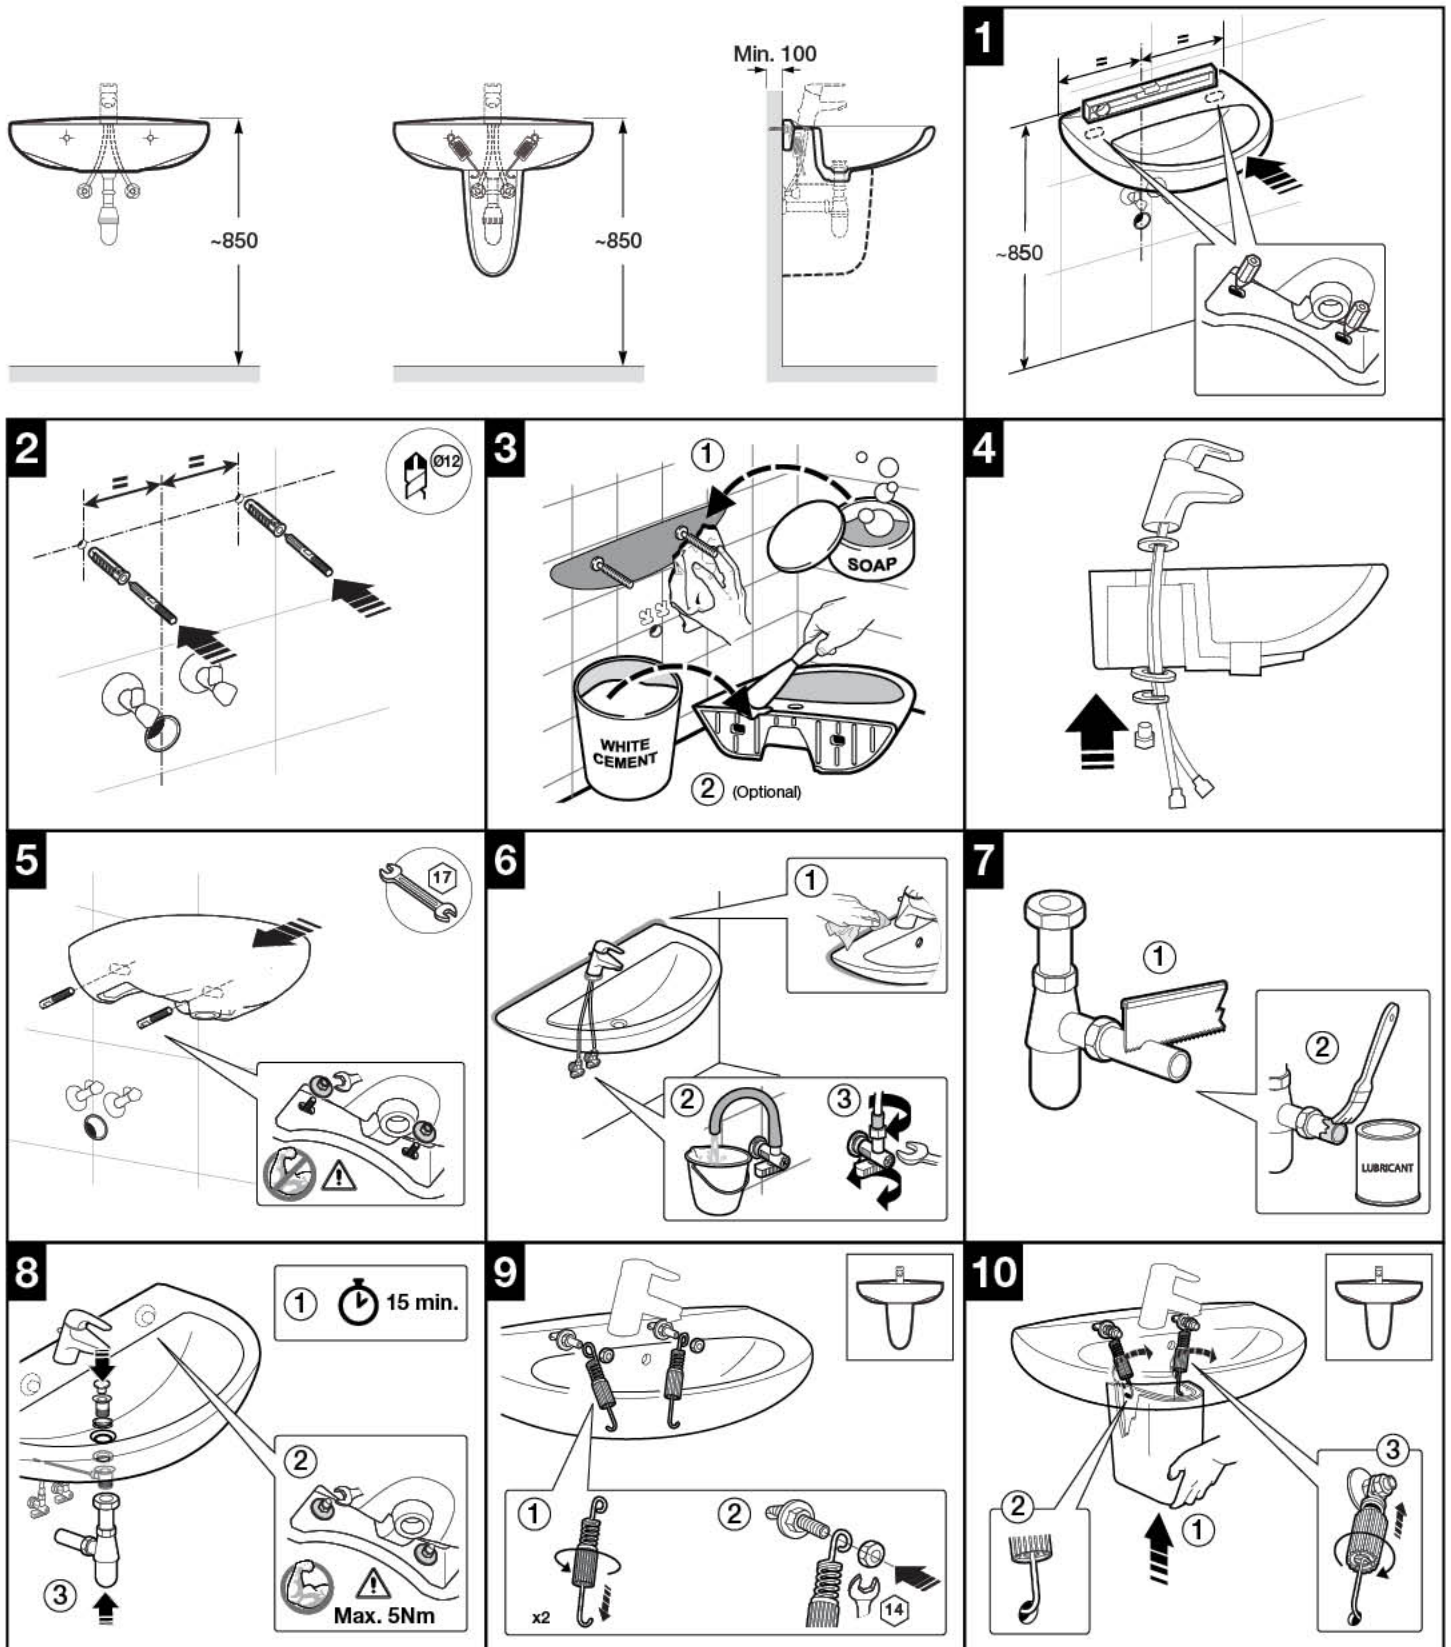

Roca

WALL-HUNG BASINS WALL-HUNG BASINS WITH SEMI-PEDESTAL

WALL-HUNG BASINS WITH PEDESTAL

INSET / SEMI-INSET WASH-BASINS

UNDER COUNTER BASINS

COUNTERTOP BASINS

SEMI-RECESSED BASINS

A392501450d