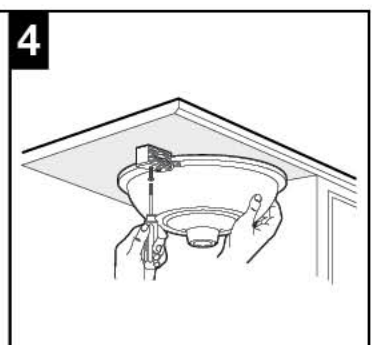

Roca

WALL-HUNG BASINS WALL-HUNG BASINS WITH SEMI-PEDESTAL

WALL-HUNG BASINS WITH PEDESTAL

INSET / SEMI-INSET WASH-BASINS

UNDER COUNTER BASINS

COUNTERTOP BASINS

SEMI-RECESSED BASINS

A392501450d