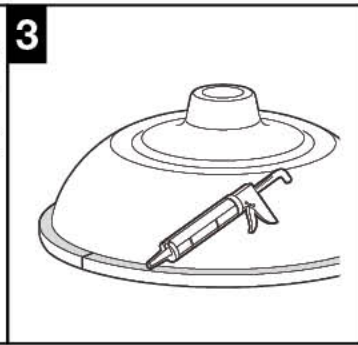

Roca

WALL-HUNG BASINS WALL-HUNG BASINS WITH SEMI-PEDESTAL

WALL-HUNG BASINS WITH PEDESTAL

INSET / SEMI-INSET WASH-BASINS

UNDER COUNTER BASINS

COUNTERTOP BASINS

SEMI-RECESSED BASINS

A392501450d